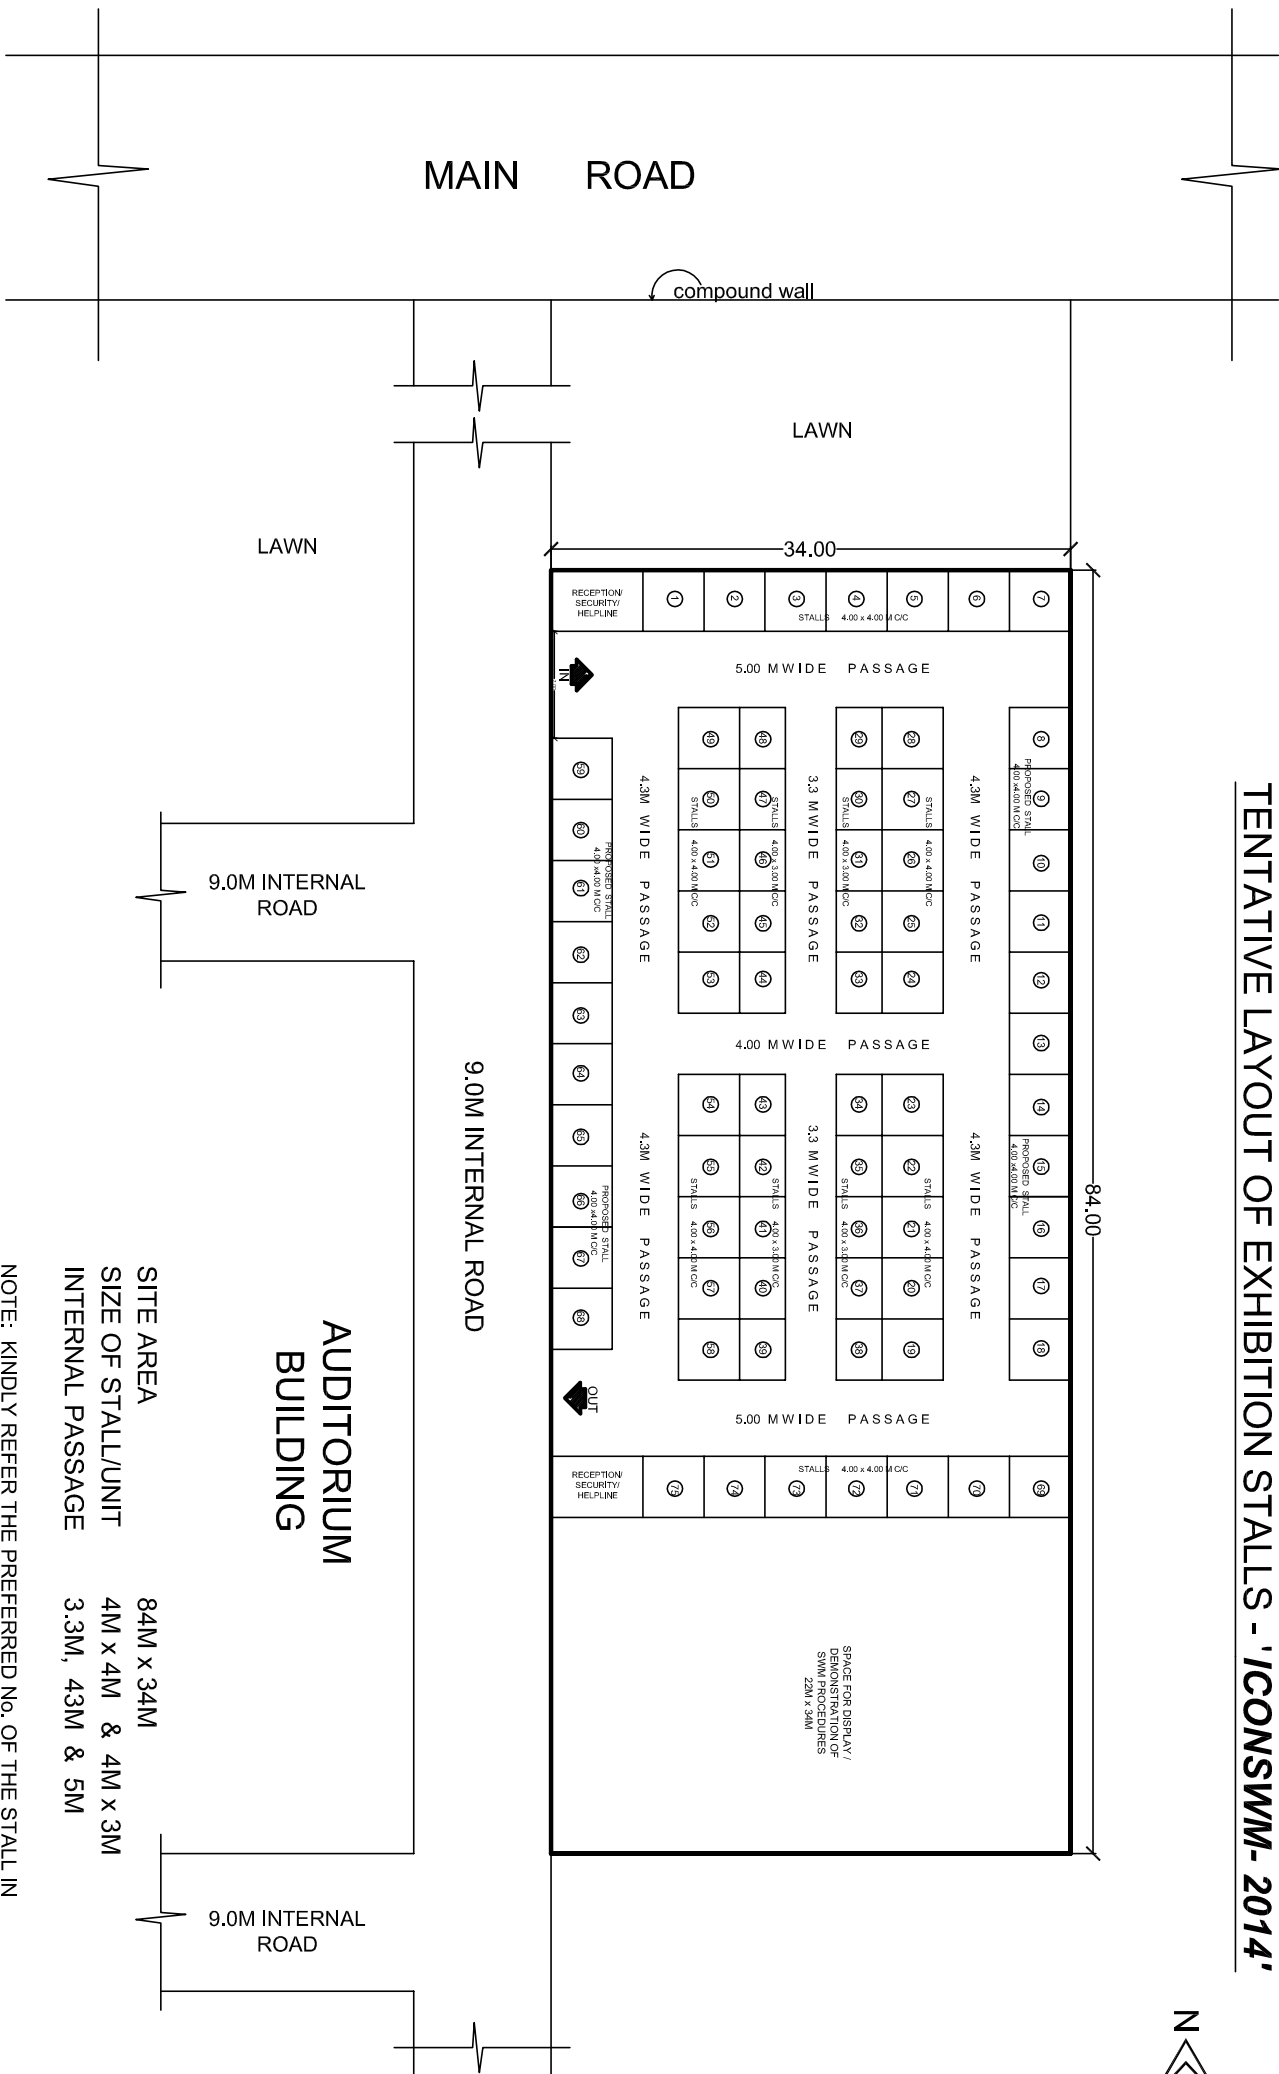

TENTATIVE LAYOUT OF EXHIBITION STALLS - 'ICONSWM- 2014'

SITE AREA 84M x 34M
 SIZE OF STALL/UNIT 4M x 4M & 4M x 3M
 INTERNAL PASSAGE 3.3M, 4.3M & 5M

NOTE: KINDLY REFER THE PREFERRED NO. OF THE STALL IN YOUR REQUISITION IF ANY AND SEND THE BOOKING ORDER